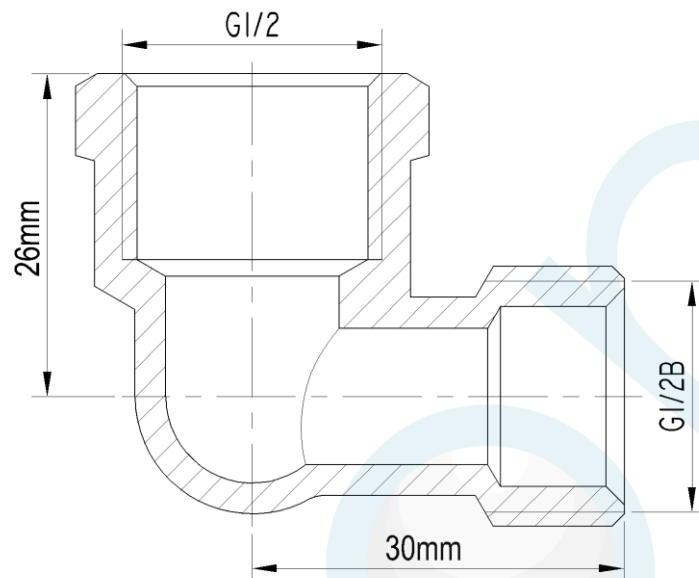

ELBOW M/F 15mm BRASS

Product Code : 80636

Brand Name: **elson**

Product Specification

- Watermark Licence Number: WMKA 02497
- In compliance with AS 3688
- Material: DR Brass, Complies with AS 2345
- Suitable for Potable Water – complies with AS/NZS 4020
- Maximum Working Temperature: 95°C
- Maximum Working Pressure at 20°C : 2100Kpa
- Threads are all BSP